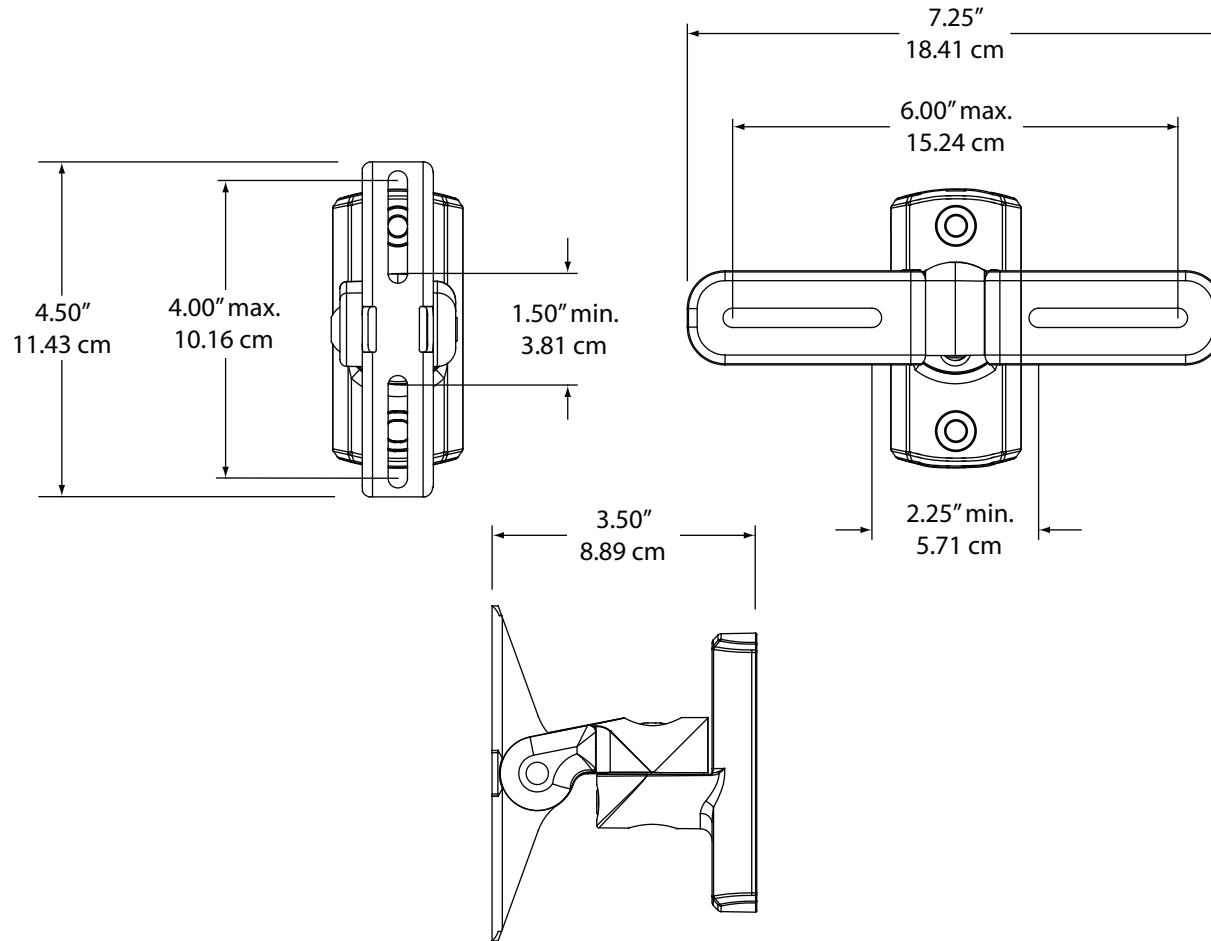

BSM BOOKSHELF SPEAKER MOUNT SPECIFICATION SHEET

MAX TOTAL WEIGHT 25 LBS / 11.33 KG

Vantage Point Products Corp. 10233 Palm Drive Santa Fe Springs, CA 90670
USA: 800.582.9595 Canada: 888.876.6786 Europe: 31.72.581.6056
Email: cons-serv@vanptc.com WebSite: www.vanptc.com