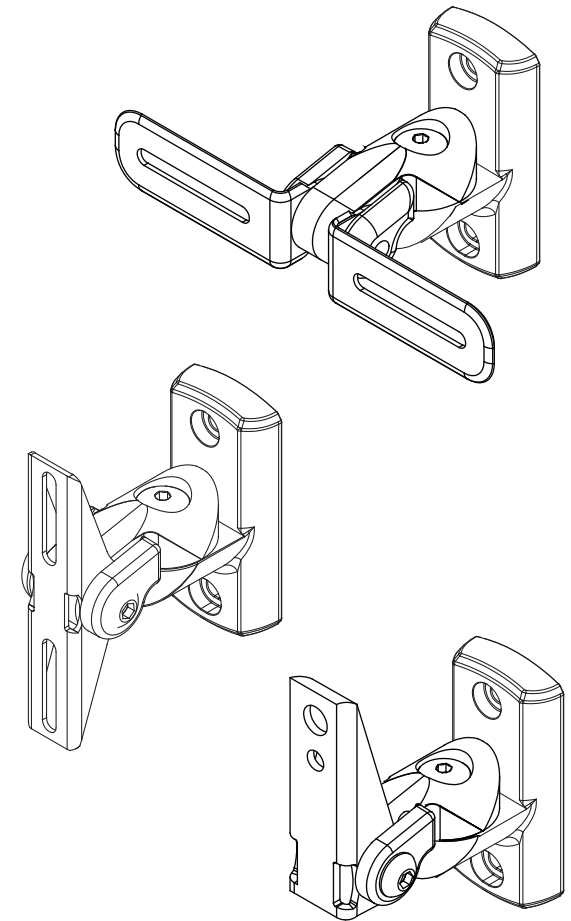

BSM BOOKSHELF SPEAKER MOUNT SPECIFICATION SHEET

MAX TOTAL WEIGHT 25 LBS / 11.33 KG

Vantage Point Products Corp. 10233 Palm Drive Santa Fe Springs, CA 90670
USA: 800.582.9595 Canada: 888.876.6786 Europe: 31.72.581.6056
Email: cons-serv@vanptc.com WebSite: www.vanptc.com