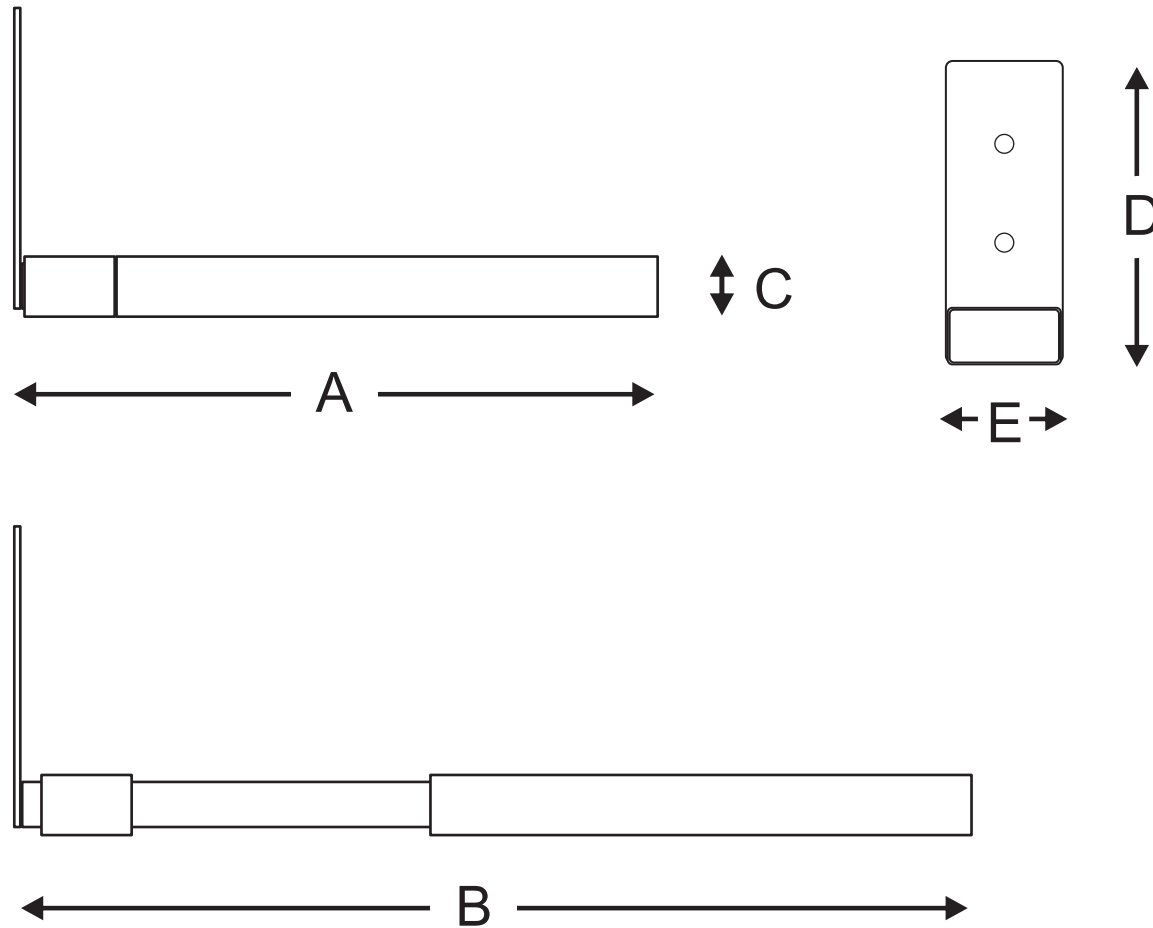

AM-15

A	7.0"	177.8mm
B	11.5"	292.1mm
C	.75"	19.05mm
D	4.0"	101.6mm
E	1.5"	38.1mm

MAX LOAD
33 lbs. / 15 kg.