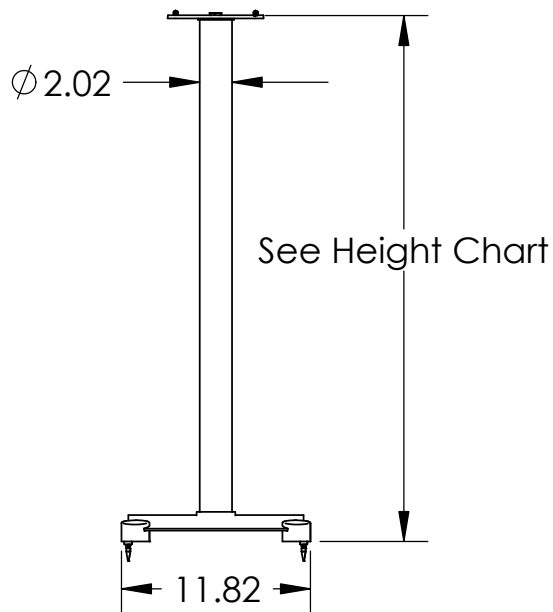

Maximum Speaker Capacity: See Chart

SF34 Shown

| Model | Height (in) | Max Capacity |
|-------|-------------|--------------|
| SF22 | 22 | 35lbs. |
| SF26 | 26 | 35lbs. |
| SF30 | 30 | 25lbs. |
| SF34 | 34 | 25lbs. |