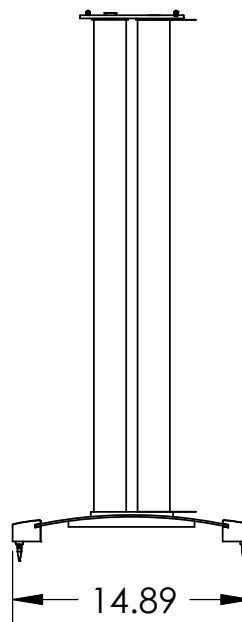

Maximum Speaker Capacity: See Chart

SF34 Shown

| Model | Height (in) | Max Capacity |
|-------|-------------|--------------|
| SF22 | 22 | 35lbs. |
| SF26 | 26 | 35lbs. |
| SF30 | 30 | 25lbs. |
| SF34 | 34 | 25lbs. |

| | | | |
|--|------|--------------|--|
| | NAME | DATE | SANUS SYSTEMS TITLE: SF22, SF26, SF30, and SF34 |
| DRAWN | NAS | 9/27/05 | |
| CHECKED | | | |
| ENG APPR. | | | |
| MFG APPR. | | | |
| | Q.A. | | |
| PROPRIETARY AND CONFIDENTIAL THE INFORMATION CONTAINED IN THIS DRAWING IS THE SOLE PROPERTY OF SANUS SYSTEMS. ANY REPRODUCTION IN PART OR AS A WHOLE WITHOUT THE WRITTEN PERMISSION OF SANUS SYSTEMS IS PROHIBITED. | | | Steef Foundations |
| SCALE: 1:12 | | SHEET 1 OF 1 | |