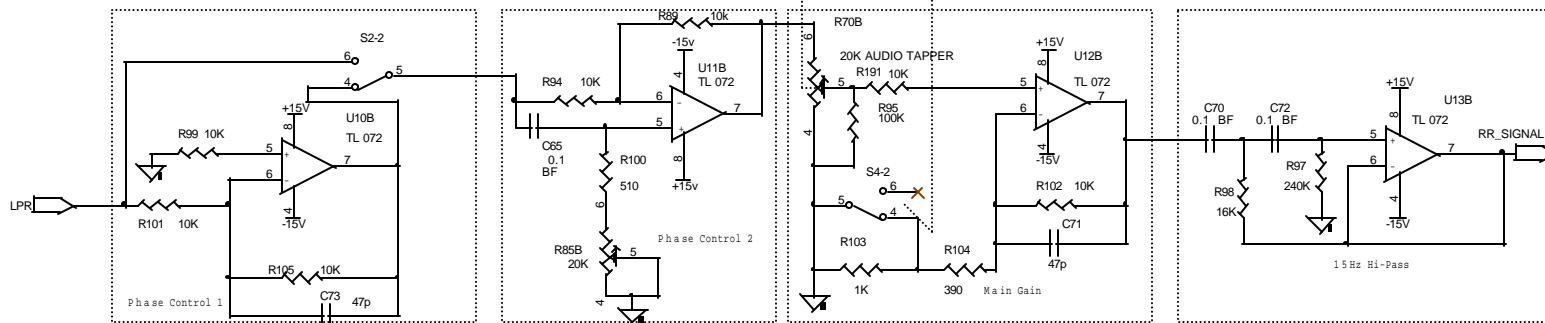

Title		
NHT SUB 21 Processor		
Size	Document Number	Rev
B	ePCB0056	xA.1
Date:	Friday, June 02, 2000	Sheet 1 of 5

Title		
NHT SUB 2i Processor		
Size	Document Number	Rev
B	aPCB0066	xA.1
Date:	Friday, June 02, 2000	Sheet 2 of 5

Title		
NHT SUB 2i Processor		
Size	Document Number	Rev
B	ePCB0056	xA.1
Date:	Thursday, June 01, 2000	Sheet 3 of 5

Title		NHT SUB 2i Processor	
Size	Document Number	Rev	
B	PCB005	xA.1	
Date:	Friday, June 02, 2000	Sheet	5 of 5