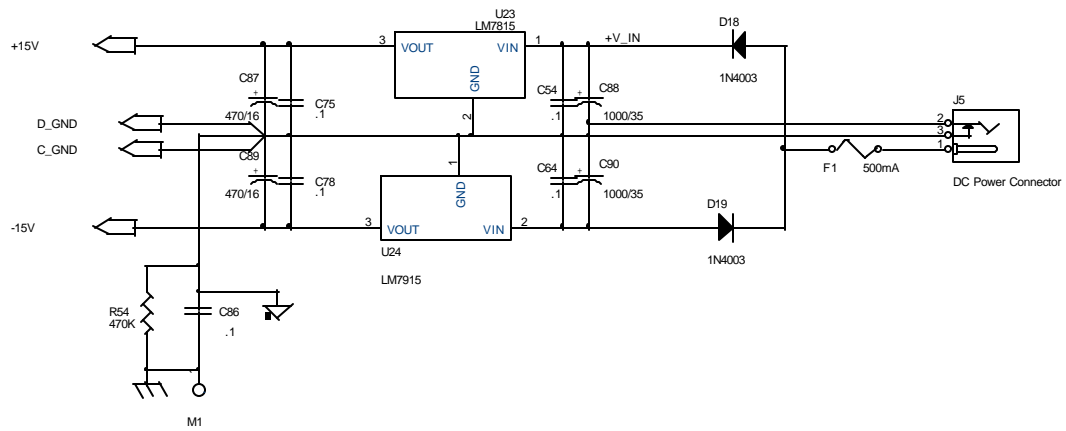

Title		
NHT SUB 21 Processor		
Size	Document Number	Rev
B	ePCB0056	xA.1
Date:	Friday, June 02, 2000	Sheet 1 of 5

Title		
NHT SUB 2i Processor		
Size	Document Number	Rev
B	aPCB0066	xA.1
Date:	Friday, June 02, 2000	Sheet 2 of 5

Title		
NHT SUB 2i Processor		
Size	Document Number	Rev
B	ePCB0056	xA.1
Date:	Thursday, June 01, 2000	Sheet 3 of 5

Title		NHT SUB 2i Processor	
Size	Document Number	Rev	
B	PCB005	xA.1	
Date:	Friday, June 02, 2000	Sheet	5 of 5