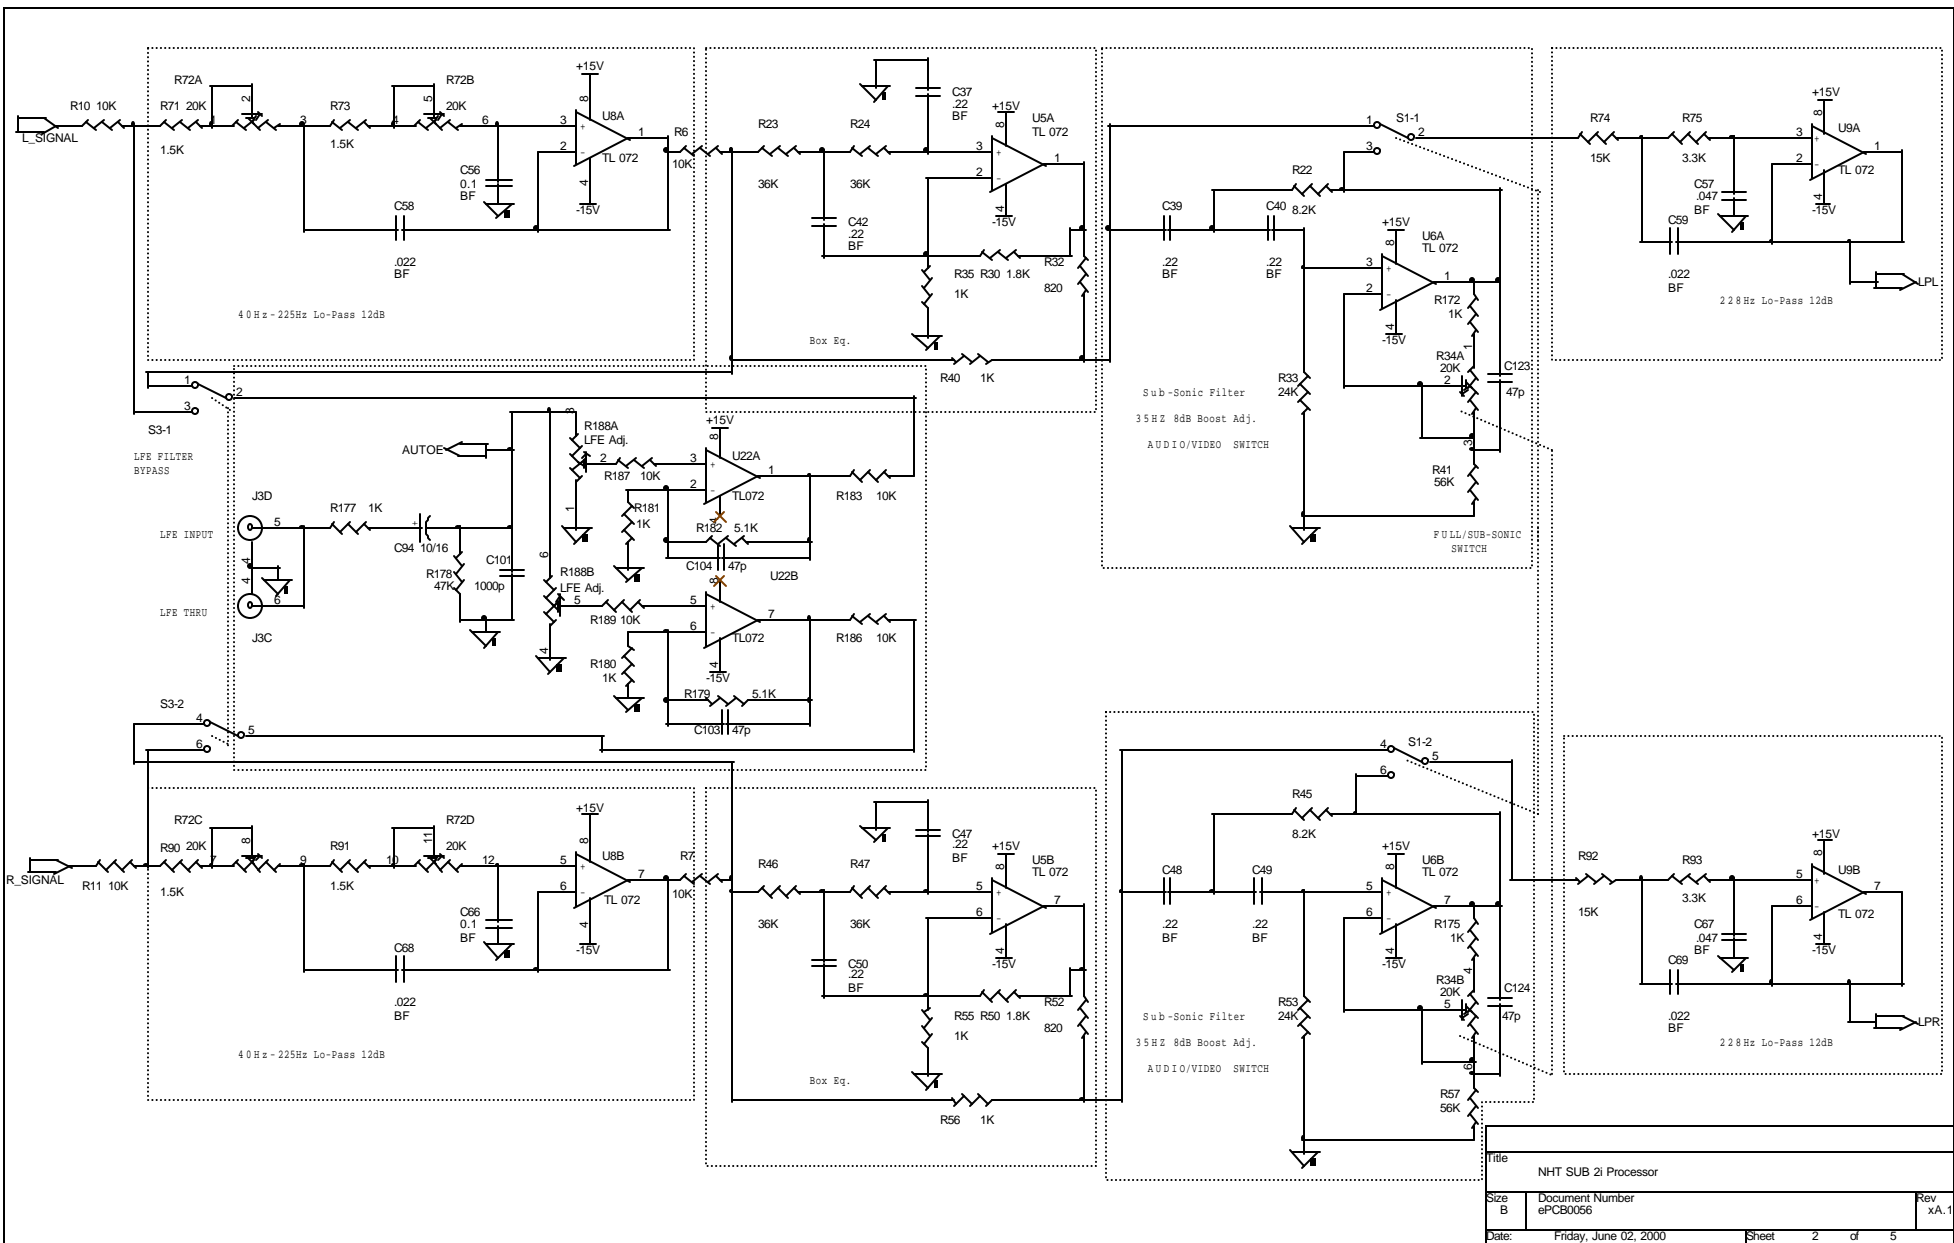

Title		
NHT SUB 21 Processor		
Size	Document Number	Rev
B	ePCB0056	xA.1
Date:	Friday, June 02, 2000	Sheet 1 of 5

Title		
NHT SUB 2i Processor		
Size	Document Number	Rev
B	aPCB0066	xA.1
Date:	Friday, June 02, 2000	Sheet 2 of 5

Title		
NHT SUB 2i Processor		
Size	Document Number	Rev
B	ePCB0056	xA.1
Date:	Thursday, June 01, 2000	Sheet 3 of 5

Title		NHT SUB 2i Processor	
Size	Document Number	Rev	
B	PCB005	xA.1	
Date:	Friday, June 02, 2000	Sheet	5 of 5