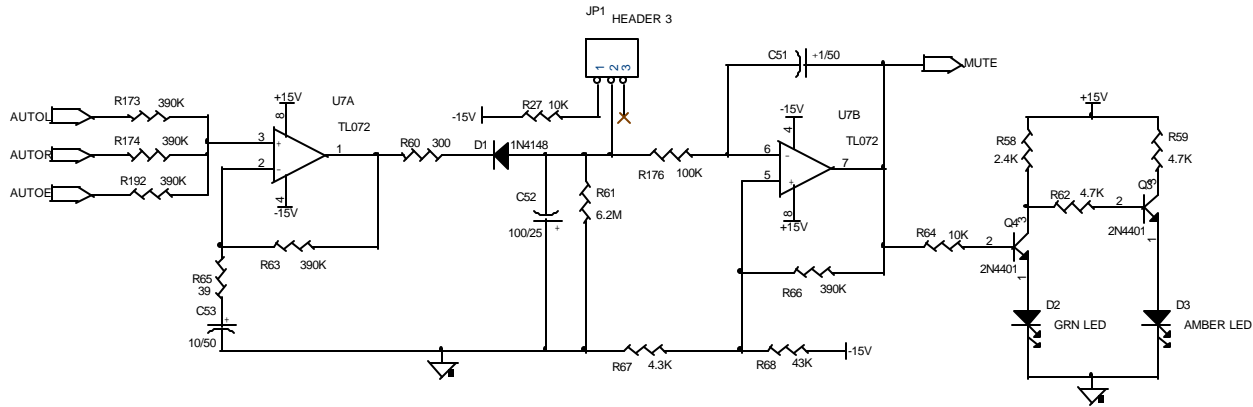

Title		
NHT SUB 21 Processor		
Size	Document Number	Rev
B	ePCB0056	xA.1
Date:	Friday, June 02, 2000	Sheet 1 of 5

Title		
NHT SUB 2i Processor		
Size	Document Number	Rev
B	aPCB0066	xA.1
Date:	Friday, June 02, 2000	Sheet 2 of 5

Title		
NHT SUB 2i Processor		
Size	Document Number	Rev
B	ePCB0056	xA.1
Date:	Thursday, June 01, 2000	Sheet 3 of 5

Title		NHT SUB 2i Processor	
Size	Document Number	Rev	
B	PCB005	xA.1	
Date:	Friday, June 02, 2000	Sheet	5 of 5