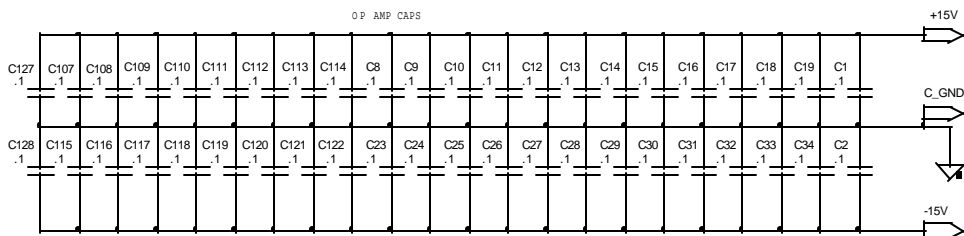

Title		
NHT SUB 21 Processor		
Size	Document Number	Rev
B	ePCB0056	xA.1
Date:	Friday, June 02, 2000	Sheet 1 of 5

Title		
NHT SUB 2i Processor		
Size	Document Number	Rev
B	aPCB0066	xA.1
Date:	Friday, June 02, 2000	Sheet 2 of 5

Title		
NHT SUB 2i Processor		
Size	Document Number	Rev
B	ePCB0056	xA.1
Date:	Thursday, June 01, 2000	Sheet 3 of 5

Title		NHT SUB 2i Processor	
Size	Document Number	Rev	
B	PCB005	xA.1	
Date:	Friday, June 02, 2000	Sheet	5 of 5