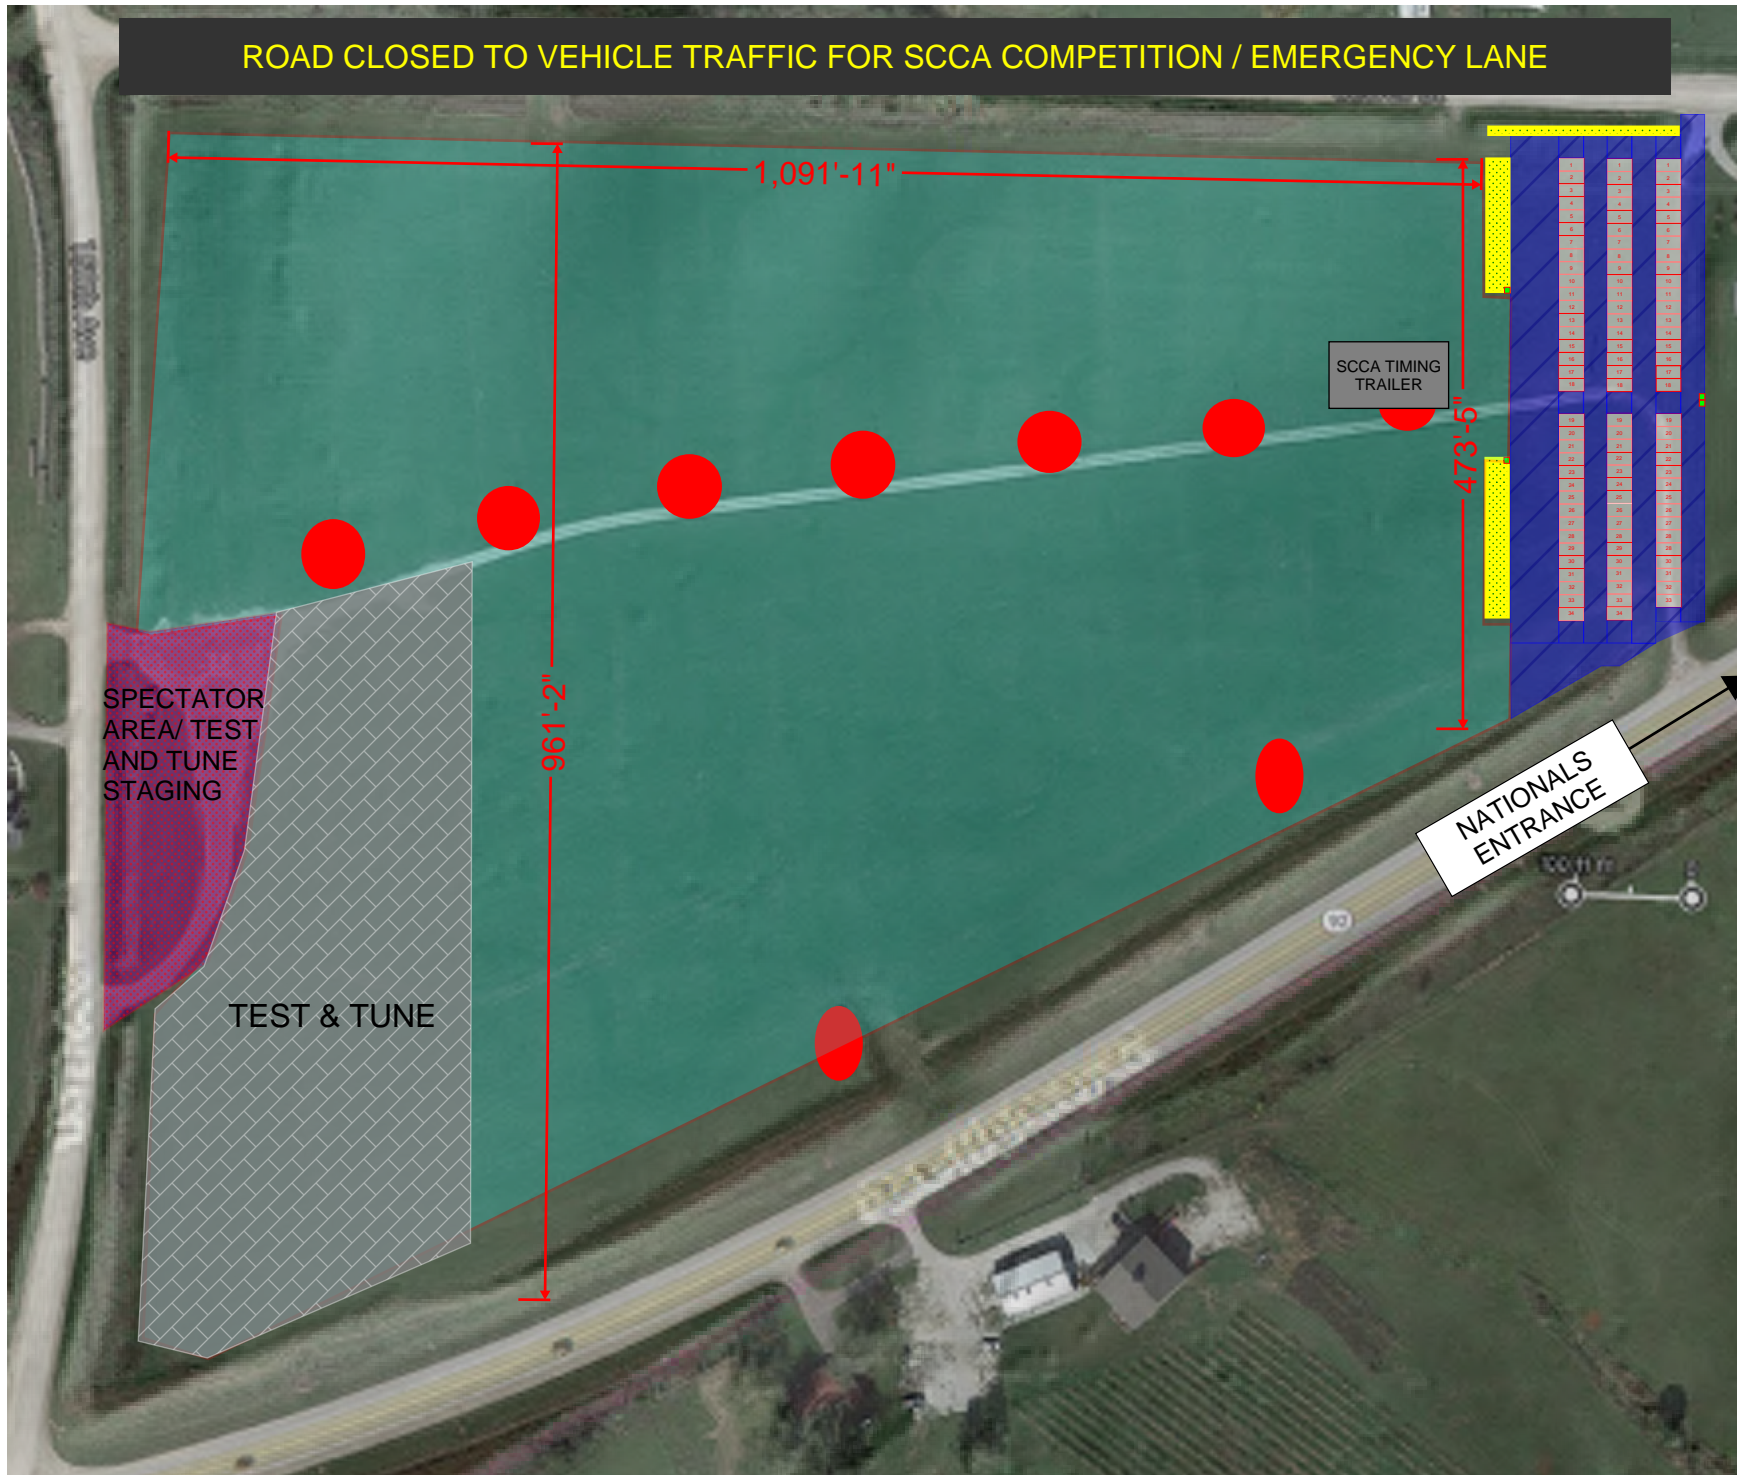

2016 SCCA RALLYCROSS NATIONAL CHAMPIONSHIP COURSE LAYOUT MAP

LEGEND	
	SCCA TIMING TRAILER
	SPECTATOR AREA
	OBSTRUCTIONS
	COURSE AREA
	TEST & TUNE
	GRID AREA
	COMPETITOR VIEWING AREA
	GRID STALL

SCALE

COURSE AREA
18.6 ACRES

ELEVATION
968 FT

2016 SCCA RALLYCROSS
NATIONAL
CHAMPIONSHIP SITE

INDIANOLA, IA