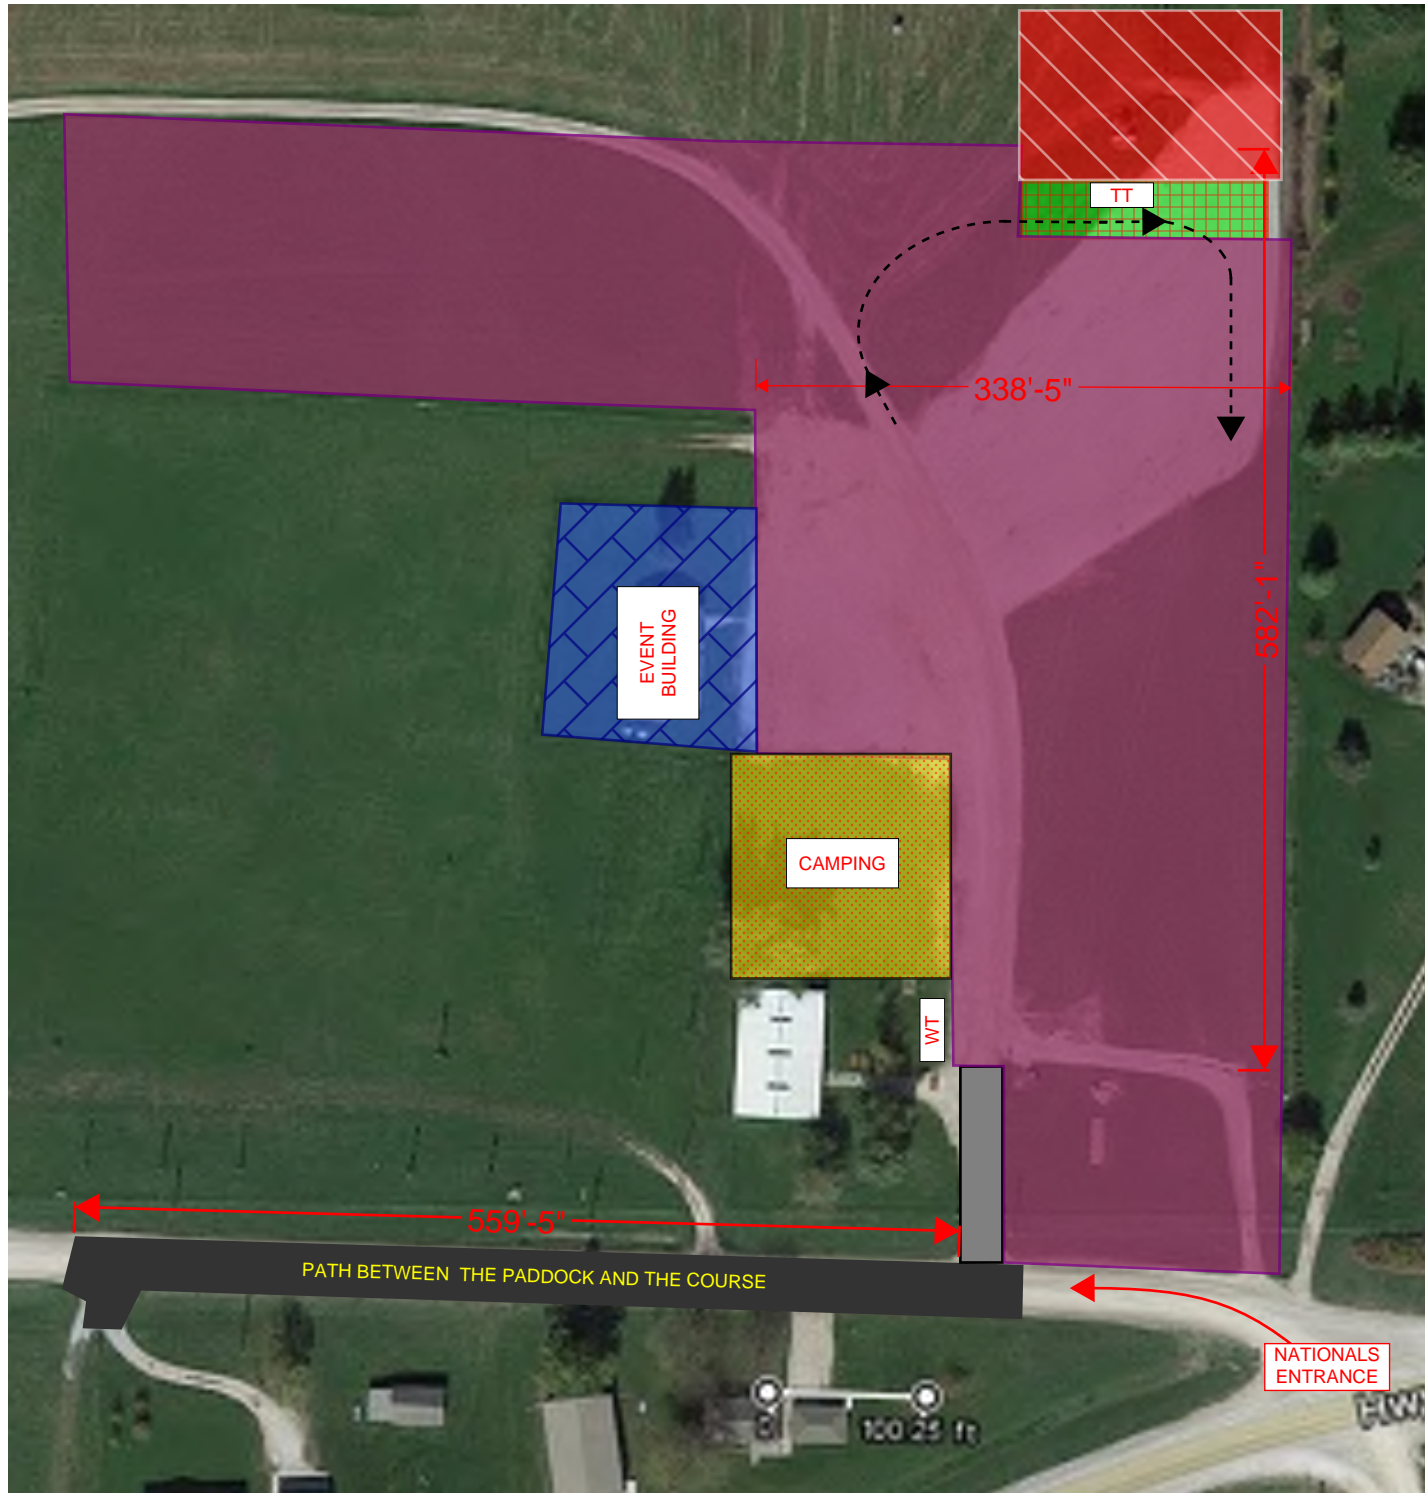

# 2016 SCCA RALLYCROSS NATIONAL CHAMPIONSHIP Paddock LAYOUT MAP

LEGEND	
	PADDOCK
	CAMPING AREA
	REGISTRATION
	WAVIERS
	TECH AREA
	HAZARDOUS NO USE
	WELCOME/INFO TRAILER/TENT
	EVENT BUILDING
	TECH TRAILER

## SCALE

PADDOCK AREA  
4.91 ACRES

ELEVATION  
968 FT

2016 SCCA RALLYCROSS  
NATIONAL CHAMPIONSHIP  
SITE

INDIANOLA, IA