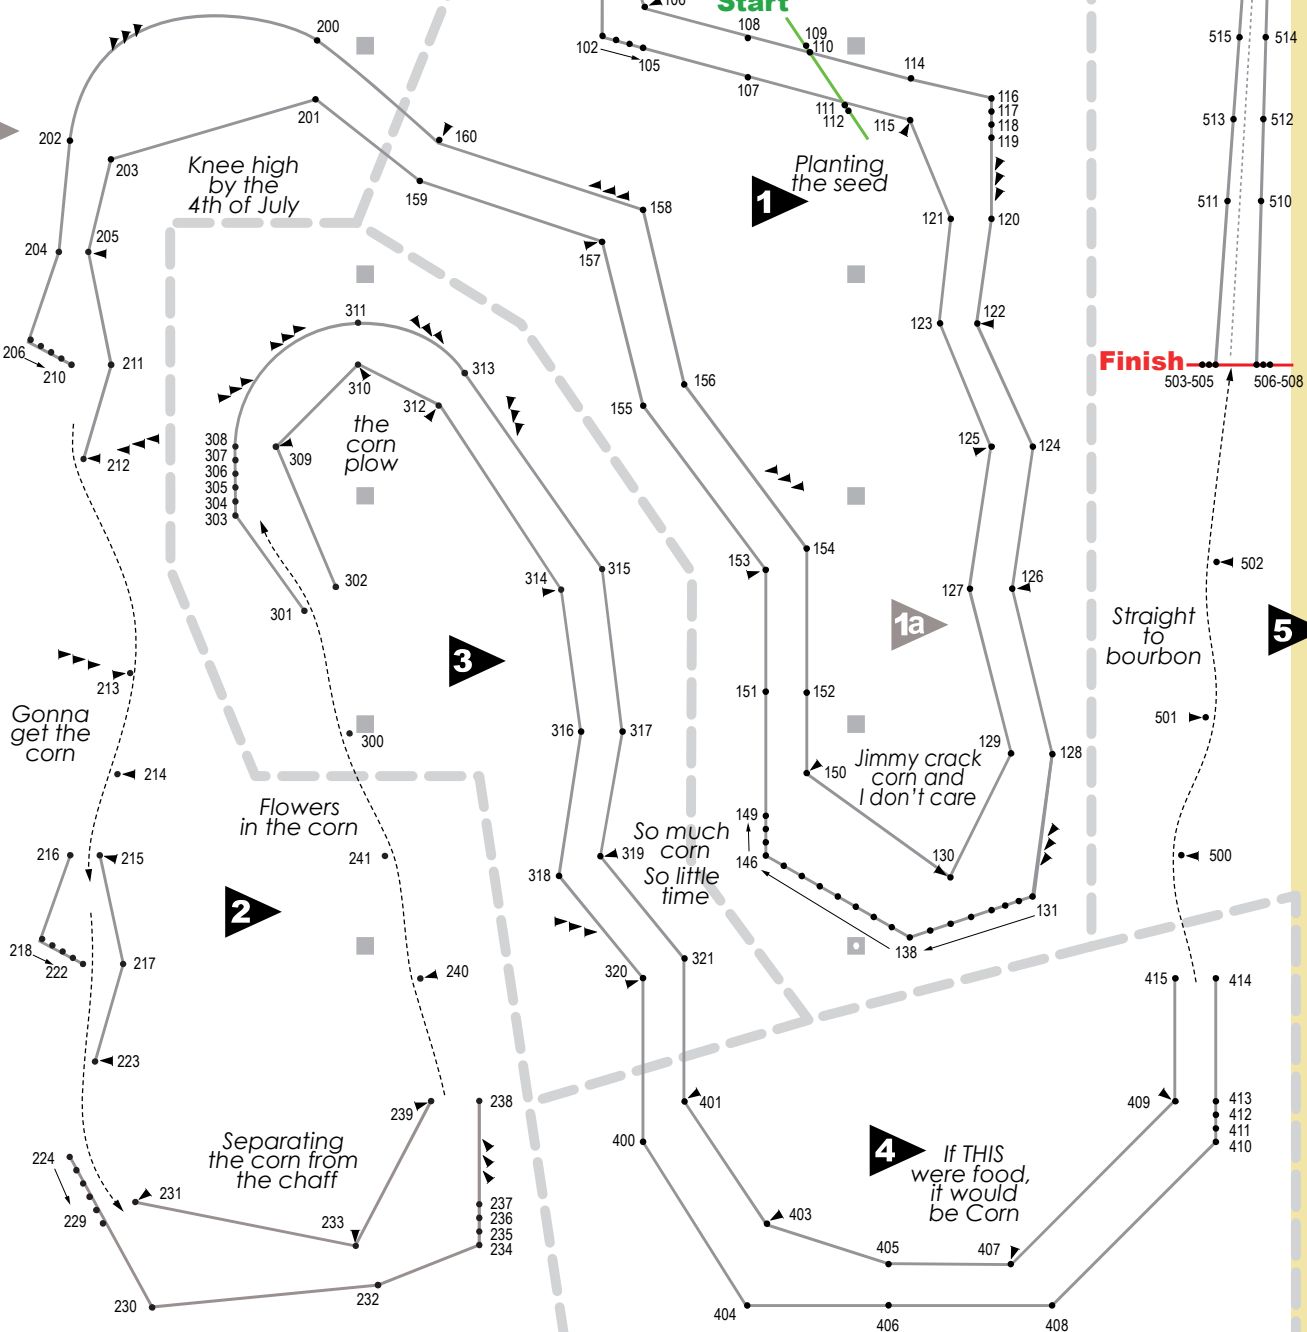

Grid 200-W

Grid 100-W

Spectator - West

Spectator - West

Cones of the Corn

designed by Roger the Real

Stage

Start

Finish

2a

1

1a

3

2

5

4

Knee high by the 4th of July

the corn plow

Gonna get the corn

Flowers in the corn

Separating the corn from the chaff

So much corn So little time

Jimmy crack corn and I don't care

Straight to bourbon

If THIS were food, it would be Corn

D	P
H	W
P	P